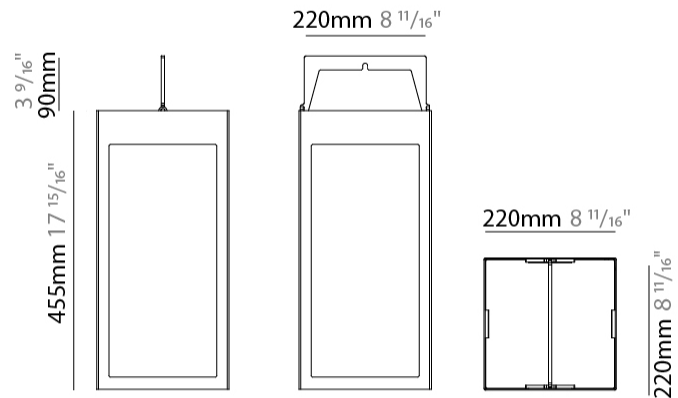

ETEREA PORTABLE

E9B151- _____
base number   Color _____   Finish _____
                                         Temperature   Options

1. To build a product code in our configurator select the specify button on the base model # product page
2. To build a manual product code on this datasheet choose from the options listed below in blue font and add the suffix to the base model #

GENERAL

Series: Eterea
Brand: Platek
Division: Exterior
Mounting Type: Portable
Mounting Location: Floor
Subcategory: Floor

PHYSICAL

Shape: Rectangle
Length (mm): 216
Length (in): 8 ½
Width (mm): 216
Width (in): 8 ½
Height (mm): 455
Height (in): 17 15/16
Light Distribution: Direct
Weight (kg): 6.3
Weight (lbs): 13.8
Diffuser: Painted extraclear glass
Fixture Finish: WHI / ANT / COR
Holder Finish: Chrome
Fixture Material: Stainless Steel
Cable Details: Supplied with one power supply cable 5m in length
Upon Request: Bolt Down

ELECTRICAL

Lamp Type: LED
Input Wattage (W): 17.5
Total Output Wattage (W): 16.5
Dimming: Non-Dimmable
Input Voltage (V): 120

LED

Color Temperature (°K): 3000 / 4000
Max. Delivered Lumen (lm): 735 / 765
Nominal Lumen (lm): 1550 / 1612
CRI: >80 CRI
Lamp Life (hrs): 60000

OPTICAL

Optic°: 114

RATINGS AND CERTIFICATIONS

Certified By: Certified for North American Standards
IP rating: IP65
IK Rating: IK08
Bug Rating: B0 U0 G0
Upon Request: Higher Maximum Ambient Temperature