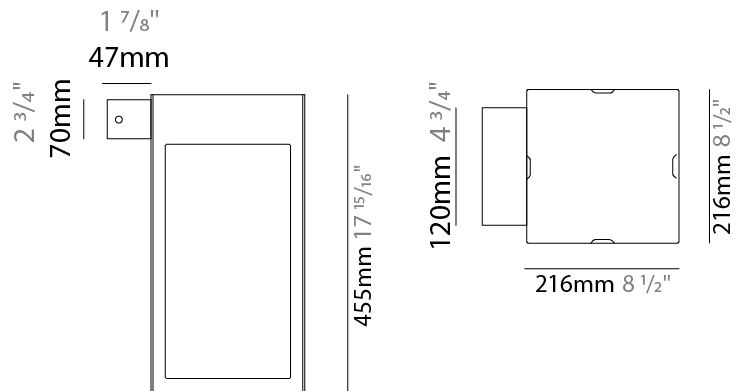

PROJECT	_____
TYPE	_____
SPECIFIER	_____
QUANTITY	_____
DATE	_____

ETEREA SURFACE

E9W609- _____ - _____
base number   Color   Finish
                         Temperature   Options

1. To build a product code in our configurator select the specify button on the base model # product page
2. To build a manual product code on this datasheet choose from the options listed below in blue font and add the suffix to the base model #

GENERAL

Series: Eterea
Brand: Platek
Division: Exterior
Mounting Type: Surface
Mounting Location: Wall
Subcategory: Wall Effect

PHYSICAL

Shape: Rectangle
Length (mm): 216
Length (in): 8 1/2
Width (mm): 216
Width (in): 8 1/2
Height (mm): 455
Height (in): 17 15/16
Light Distribution: Omnidirectional
Weight (kg): 6.1
Weight (lbs): 13.4
Diffuser: Painted extraclear glass
Fixture Finish: [ANT / BLK / BRZ / COR / RSB / WHI](#)
Fixture Material: Stainless Steel
Cable Details: Supplied with one power supply cable 5m in length

ELECTRICAL

Lamp Type: LED
Input Wattage (W): 17.5
Total Output Wattage (W): 16.5
Dimming: Electronic Low Voltage Dimming to 20%
Input Voltage (V): 120

LED

Color Temperature (°K): [3000 / 4000](#)
Max. Delivered Lumen (lm): 735 / 765
Nominal Lumen (lm): 1550 / 1610
CRI: >80 CRI
Lamp Life (hrs): 60000

OPTICAL

Optic°: 114
Beam Angle: Wide

RATINGS AND CERTIFICATIONS

Certified By: Certified for North American Standards
IP rating: IP65
IK Rating: IK08
Bug Rating: B0 U0 G0
Upon Request: Higher Maximum Ambient Temperature